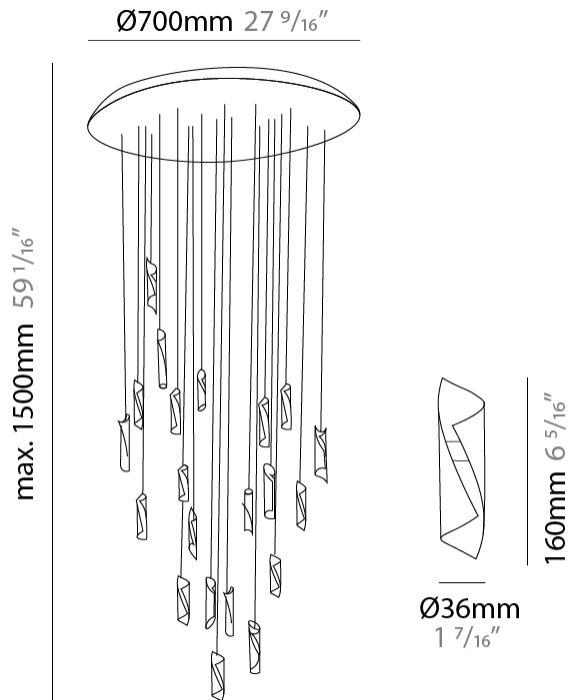

GENERAL

Series: HUE
Subseries: Hue 20
Brand: Knikerboker
Division: Design
Mounting Type: Suspension
Mounting Location: Ceiling
Subcategory: Ambient

PHYSICAL

Shape: Abstract
Diameter (mm): 700
Diameter (in): 27 9/16
Height (mm): 160
Height (in): 6 5/16
Max. Overall Height (mm): 1500
Max. Overall Height (in): 59 1/16
Light Distribution: Direct / Indirect
Fixture Finish: EWH / EBK / MAN / COF / PRD / SLF / GLF / CLF / BRL / EWS / EWG / EWC / EWR / EBS / EBG / EBC / EBC / EBB / MAS / MAD / MAC / MAB / COS / CGO / CCL / CBL / PRS / PRG / PRC / PRB
Fixture Material: Metal
Cable Details: Silicon Coaxial Cable

LED

Number of LEDs: 20
Color Temperature (°K): 3000
Max. Delivered Lumen (lm): 3000
CRI: >80 CRI
Lamp Life (hrs): 50000

OPTICAL

RATINGS AND CERTIFICATIONS

Certified By: Certified for North American Standards
IP rating: IP20

GENERAL

Series: HUE
Subseries: Hue 30
Brand: Knikerboker
Division: Design
Mounting Type: Suspension
Mounting Location: Ceiling
Subcategory: Ambient

PHYSICAL

Shape: Abstract
Diameter (mm): 900
Diameter (in): 35 7/16
Height (mm): 160
Height (in): 6 5/16
Max. Overall Height (mm): 1500
Max. Overall Height (in): 59 1/16
Light Distribution: Direct / Indirect
Fixture Finish: EWH / EBK / MAN / COF / PRD / SLF / GLF / CLF / BRL / EWS / EWG / EWC / EWR / EBS / EBG / EBC / EBC / EBB / MAS / MAD / MAC / MAB / COS / CGO / CCL / CBL / PRS / PRG / PRC / PRB
Fixture Material: Metal
Cable Details: Silicon Coaxial Cable