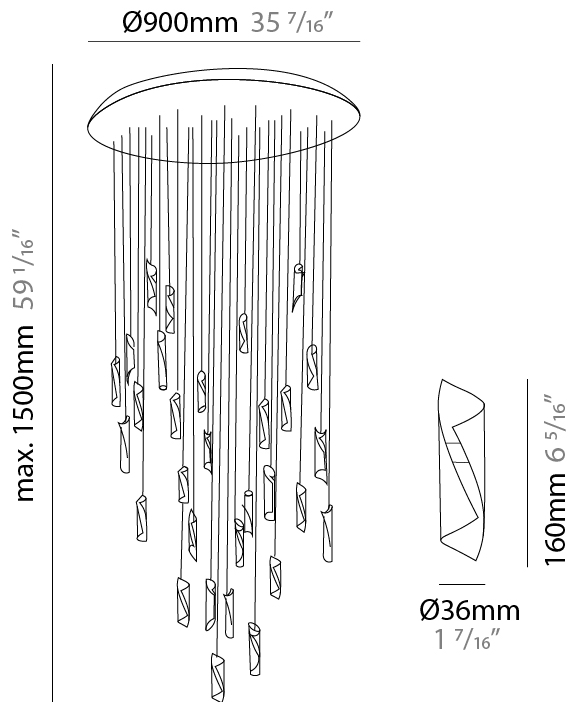

HUE 30 SUSPENSION

D131005- _____
base number

1. To build a product code in our configurator select the specify button on the base model # product page
2. To build a manual product code on this datasheet choose from the options listed below in blue font and add the suffix to the base model #

GENERAL

Series: HUE
Subseries: Hue 30
Brand: Knikerboker
Division: Design
Mounting Type: Suspension
Mounting Location: Ceiling
Subcategory: Ambient

PHYSICAL

Shape: Abstract
Diameter (mm): 900
Diameter (in): 35 7/16
Height (mm): 160
Height (in): 6 5/16
Max. Overall Height (mm): 1500
Max. Overall Height (in): 59 1/16
Light Distribution: Direct / Indirect
Fixture Finish: EWH / EBK / MAN / COF / PRD / SLF / GLF / CLF / BRL / EWS / EWG / EWC / EWR / EBS / EBG / EBC / EBC / EBB / MAS / MAD / MAC / MAB / COS / CGO / CCL / CBL / PRS / PRG / PRC / PRB
Fixture Material: Metal
Cable Details: Silicon Coaxial Cable

ELECTRICAL

Lamp Type: LED
Total Output Wattage (W): 45
Dimming: Phase Dimming (120Vac Only)
Driver Included: Yes
Driver Location: Integrated
Driver Type: Constant Current - Universal
Driver Class: Class 2
Input Voltage (V): 120 - 277
Constant Current (MA): 350
Upon Request: Phase dimming @120Vac only / Non-dimming 277Vac

LED

Number of LEDs: 30
Color Temperature (°K): 3000
Max. Delivered Lumen (lm): 4500
CRI: >80 CRI
Lamp Life (hrs): 50000

OPTICAL

RATINGS AND CERTIFICATIONS

Certified By: Certified for North American Standards
IP rating: IP20